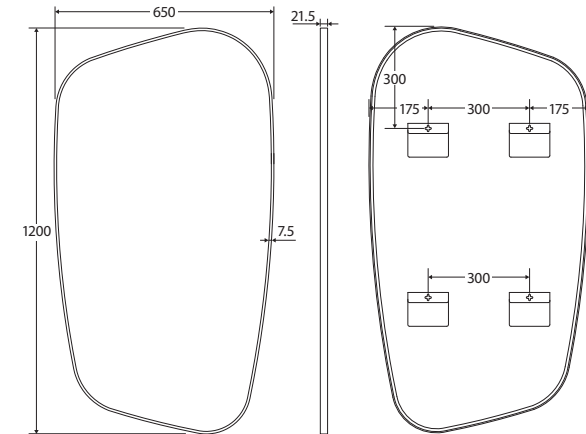

Capriccio

ASYMMETRICAL FRAMED MIRROR

650 x 1200 MM

Features

- 5 mm thick glass mirror
- Aluminium frame – powder-coated matte white, matte black and anodised urban brass finishes
- Can be mounted in any direction using pre-attached, non-removable brackets
- Copper-free to prevent corrosion
- Rust-resistant
- Includes wall mounting screws and plugs

Available in

Cleaning & Care

Glass Mirror:

For best results, clean mirrors with a combination of 30% methylated spirits to 70% water and a soft, non-abrasive cloth designed for use on glass surfaces.

Frame:

- Regularly clean with mild soapy water using a microfibre cloth.
- In highly polluted or coastal locations, we recommend cleaning 2-3 times per week.
- Do not use harsh detergents, bleach, cream cleaners or citrus based cleaners. These substances are abrasive and will damage the surface.
- Do not use undue pressure and wipe in one direction only.

We aim to ensure that specifications are correct at the time of publication. All measurements are shown in millimetres. Always use measurements of actual product received for final specification as the technical drawing may contain differences. Due to printing limitations, physical colour may vary from the image shown. Fienza reserves the right to make modifications without prior notice.